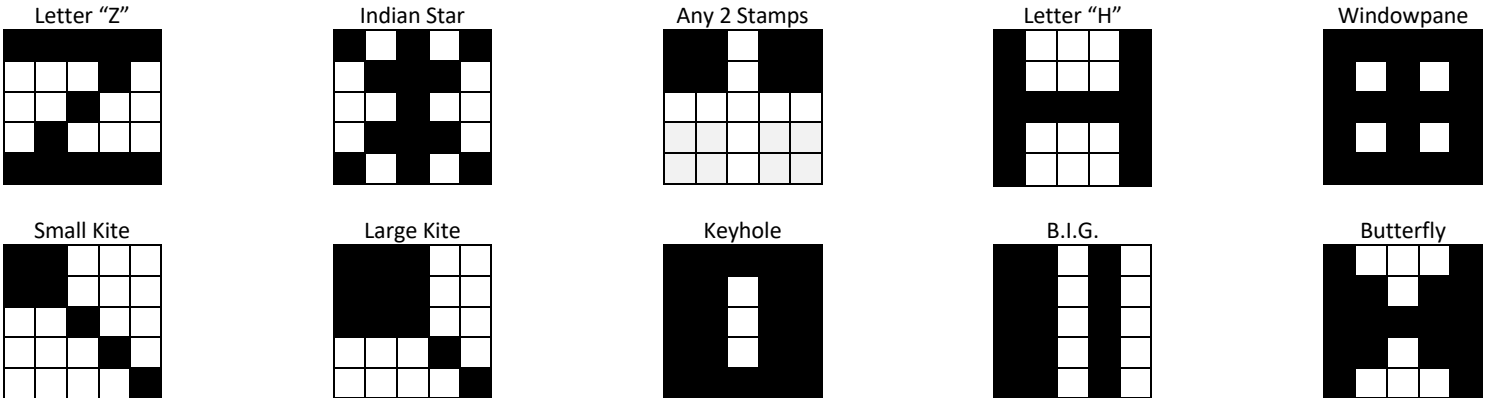

1. **6. Yellow Border & Yellow Extra**
   Windowpane (Bonus Ball) $500.00

Intermission

1. **7. Pink Border**
   Small Kite $75.00
   Large Kite (Bonus Ball) $150.00
   No further sales of Tan Progressive and Red Extra
2. **8. Grey Mini Jackpot**
   Keyhole (Bonus Ball) $500.00
3. **9. Olive Border**
   B.I.G. $250.00
4. **10. Tan Progressive Split Pot**
   Full Board ..... *75% of Pot
5. **11. Brown or Red Border & Red Extra**
   Butterfly ..... †$599.00/$1,199.00

†If the jackpot is won within the designated number of balls, the winner(s) receives (share) 75% of the prize in addition to any carry-over amount. If the jackpot is won on a subsequent number of balls, the winner(s) receives (share) 25% of the jackpot, and 50% is added to the carry-over prize, while the ball number is incremented by one. Once awarded, the ball number is reset to 48.

*If the jackpot is won within the designated number of balls, the winner(s) receives (share) 75% of the prize in addition to any carry-over amount. If the jackpot is won on a subsequent number of balls, the winner(s) receives (share) 50% of the jackpot, and 25% is added to the carry-over prize, while the ball number is incremented by one. Once awarded, the ball number is reset to 48.

‡If attendance is below 100 players, prize will be $599.00. If attendance is 100 players or more, the prize will be $1,199.

Computer AYCP up to 54 faces: $25.00 (includes jackpots)
All You Can Play (paper): $25.00/6 to 24 Faces (includes admission)
Admission Only: $5.00/3-on
Extra Paper: $10.00/3 to 21 Faces
Extra Jackpot $1.00/3-on (white, yellow or red)

Bonus Ball: $1.00
Black Treasure Chest: $2.00/3-on, $10/18-on
Tan Progressive: $2.00/3-on, $10/18-on
Early Bird Bermuda: $2.00/3-on

Gates Bingo House Rules

1. Everyone must have an admission book and may play only one.
2. Once a letter has been called, the number must be completed.
3. It is the players responsibility to clearly indicate bingo to stop the game. Late calls will be honored only if the balls have not been dropped or the next number has been called in a two-part game.
4. Although rare, it is possible to have a part-2 bingo while part-1 is being played. We will honor the part-2 bingo and conclude the game in progress.
5. All letters are upright unless noted as "crazy" on the program.
6. All papers must be marked in dauber, some color other than black.
7. If a power outage occurs prior to the halfway point of the bingo occasion, we will attempt to refund each player half price for their bingo cards. If the outage occurs after the halfway point, the occasion will be considered over and no refund will be made.
8. Flash boards are a convenience to the players. The balls are official.
9. A player does not need bingo on the last ball called to be eligible for the prize.
10. Disorderly persons will be asked to leave the premises and no refund will be offered.
11. The house cannot be held responsible for human error. If a mistake occurs, the member in charge will determine the correct resolution as per New York State Bingo Law: his or her decision will be final.
12. During active game playing, all cell phones must be on silence. All phone calls must be made outside the game playing area. Players will be asked to leave the game if they are disturbing the game for others.
13. New York State Bingo Law now requires players to be 18 years of age. Persons under 18 are not allowed in the hall during bingo.

Archangel School. NYS ID# 26-204-040-09073